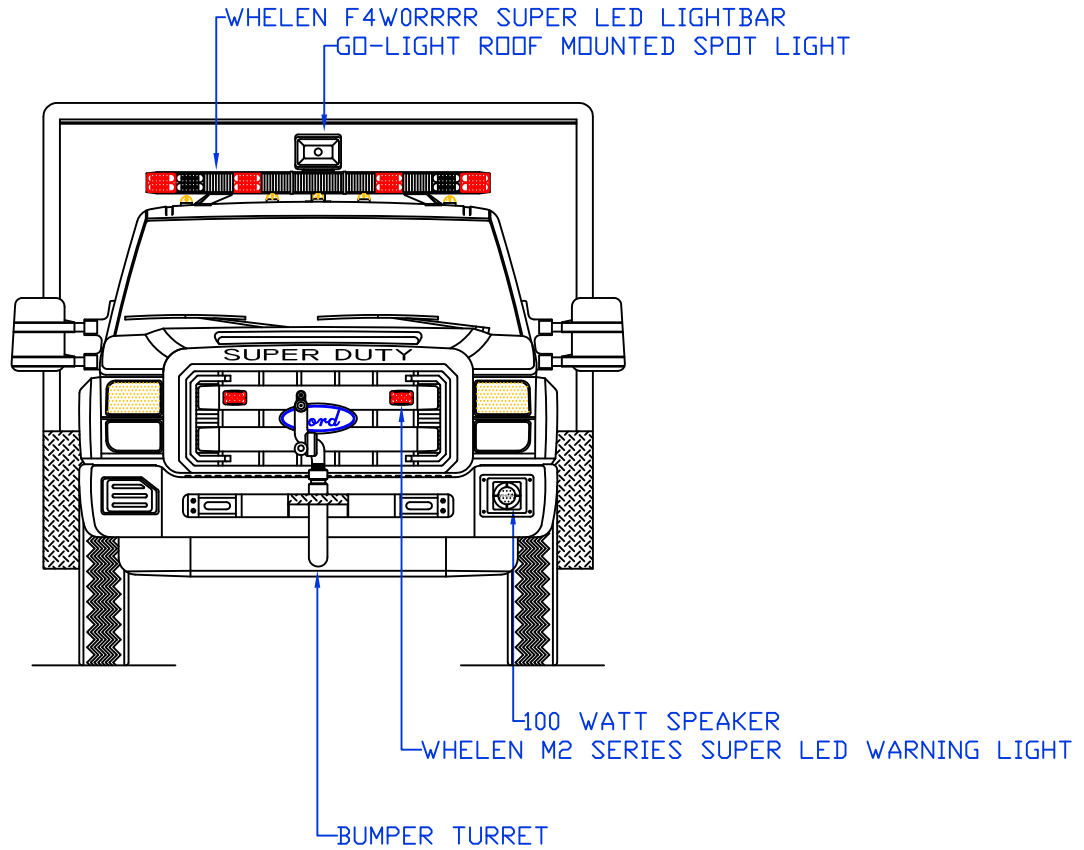

Maintainer *Custom Bodies, Inc.*
909 South East Street
Rock Rapids, IA 51246
(800) 843-4288 Toll Free
(712) 472-4725

mcbfire.com

CUSTOMER APPROVED BY:

VEHICLE TYPE: QUICK ATTACK	CHASSIS: FORD F-550 CREW CAB 4X4
VIEW: FRONT	BODY MAT'L: ALUMINUM
SCALE: NTS	BODY LENGTH: 144"
DRAWN BY: NRW	APPROVED BY:
DATE: 4/7/2016	BODY STYLE:
DWG NO.: F550QUICKATTACK12	REVISION:

PROPOSAL FOR: