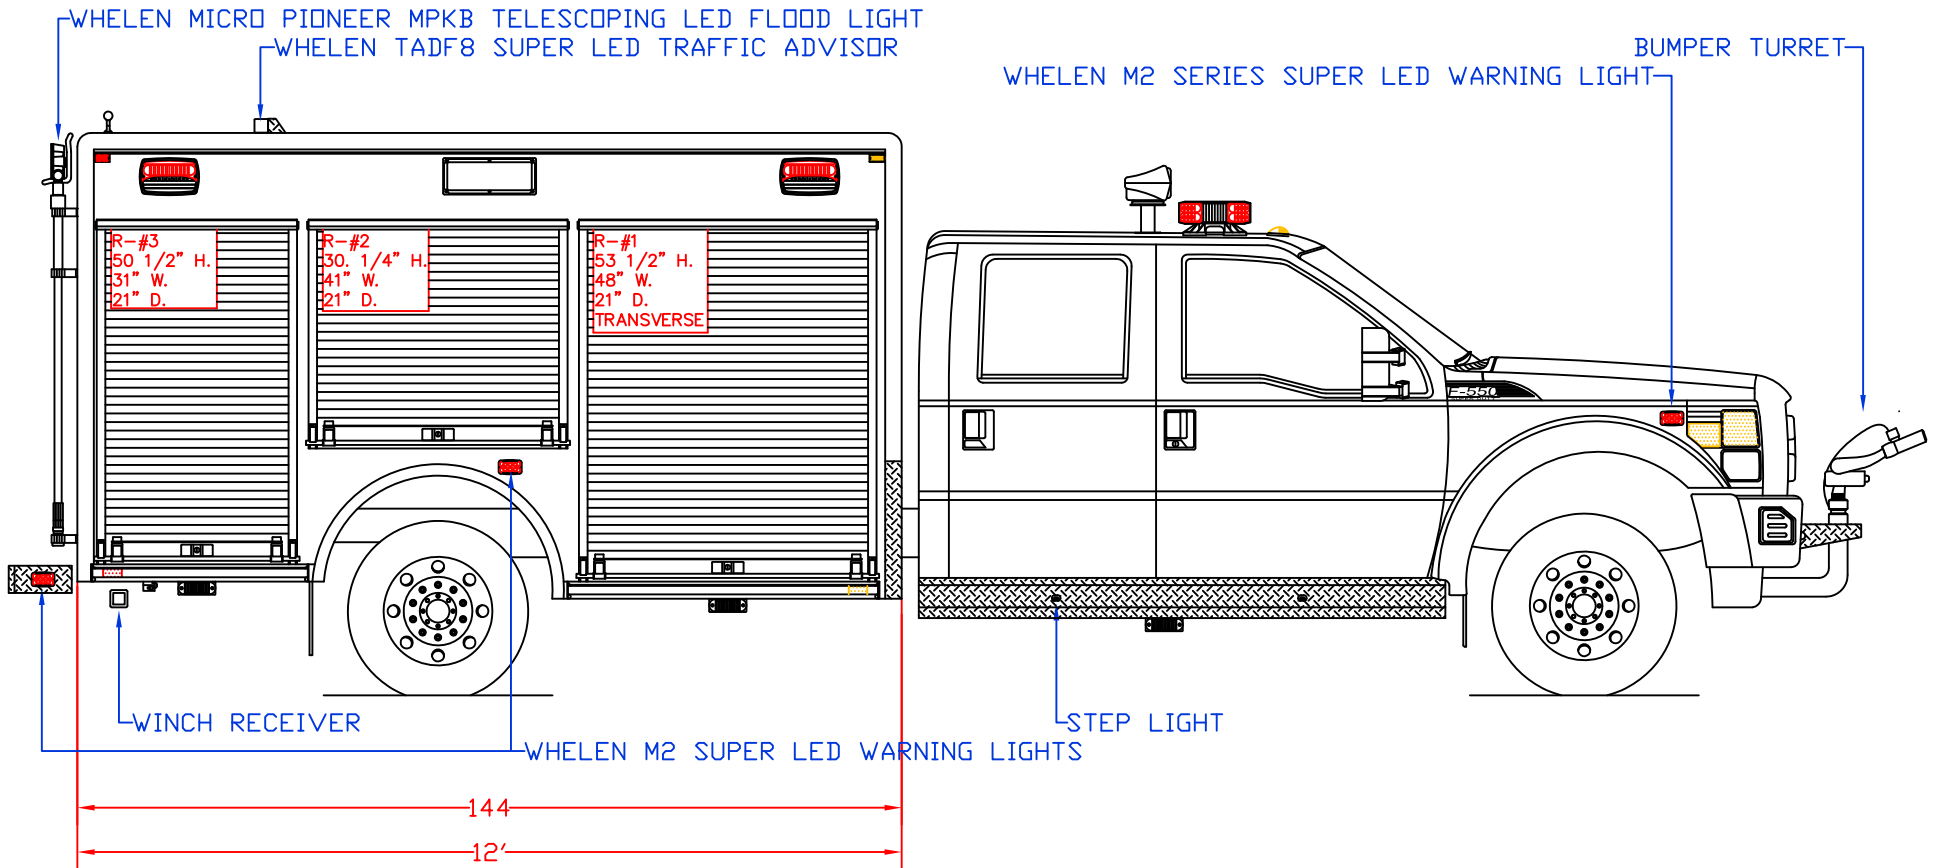

**Maintainer** *Custom Bodies, Inc.*  
 909 South East Street  
 Rock Rapids, IA 51246

mcbfire.com

(800) 843-4288 Toll Free  
 (712) 472-4725

**CUSTOMER APPROVED BY:**

VEHICLE TYPE: QUICK ATTACK	CHASSIS: FORD F-550 CREW CAB 4X4
VIEW: STREETSIDE	BODY MAT'L: ALUMINUM
SCALE: NTS	BODY LENGTH: 144"
DRAWN BY: NRW	APPROVED BY:
DATE: 4/7/2016	BODY STYLE:
DWG NO.: F550QUICKATTACK12	REVISION:

PROPOSAL FOR:

**Maintainer** Custom Bodies, Inc. [mcbfire.com](http://mcbfire.com)  
 909 South East Street (800) 843-4288 Toll Free  
 Rock Rapids, IA 51246 (712) 472-4725

<b>CUSTOMER APPROVED BY:</b>	
VEHICLE TYPE: QUICK ATTACK	CHASSIS: FORD F-550 CREW CAB 4X4
VIEW: CURBSIDE	BODY MAT'L: ALUMINUM
SCALE: NTS	BODY LENGTH: 144"
DRAWN BY: NRW	APPROVED BY:
DATE: 4/7/2016	BODY STYLE:
DWG NO.: F550QUICKATTACK12	REVISION:

PROPOSAL FOR:

**Maintainer** *Custom Bodies, Inc.*  
 909 South East Street  
 Rock Rapids, IA 51246  
 mcbfire.com  
 (800) 843-4288 Toll Free  
 (712) 472-4725

**CUSTOMER APPROVED BY:**

VEHICLE TYPE: QUICK ATTACK	CHASSIS: FORD F-550 CREW CAB 4X4
VIEW: REAR	BODY MAT'L: ALUMINUM
SCALE: NTS	BODY LENGTH: 144"
DRAWN BY: NRW	APPROVED BY:
DATE: 4/7/2016	BODY STYLE:
DWG NO.: F550QUICKATTACK12	REVISION:

VEHICLE TYPE: QUICK ATTACK	CHASSIS: FORD F-550 CREW CAB 4X4
VIEW: FRONT	BODY MAT'L: ALUMINUM
SCALE: NTS	BODY LENGTH: 144"
DRAWN BY: NRW	APPROVED BY:
DATE: 4/7/2016	BODY STYLE:
DWG NO.: F550QUICKATTACK12	REVISION: