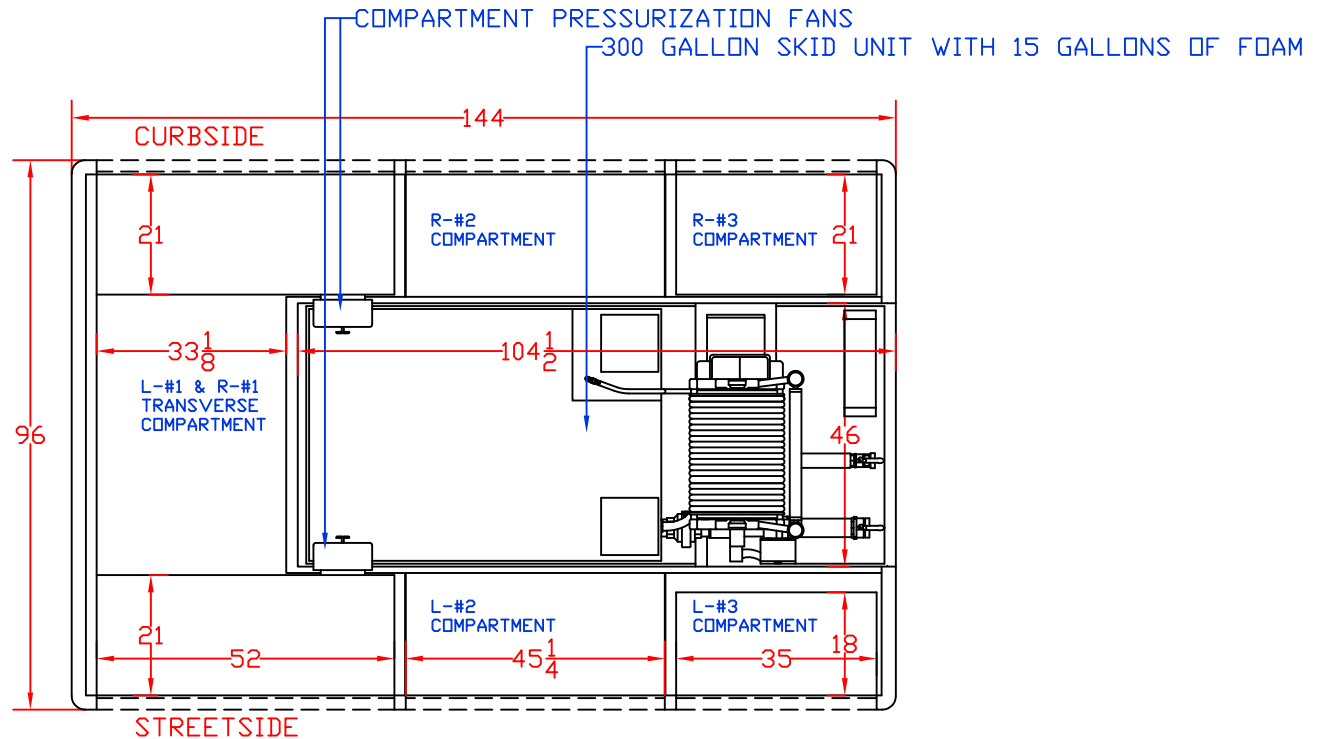

Maintainer *Custom Bodies, Inc.*
909 South East Street
Rock Rapids, IA 51246
(800) 843-4288 Toll Free
(712) 472-4725
mcbfire.com

CUSTOMER APPROVED BY:	
VEHICLE TYPE: QUICK ATTACK	CHASSIS: FORD F-550 CREW CAB 4X4
VIEW: TOP	BODY MAT'L: ALUMINUM
SCALE: NTS	BODY LENGTH: 144"
DRAWN BY: NRW	APPROVED BY:
DATE: 4/7/2016	BODY STYLE:
DWG NO.: F550QUICKATTACK12	REVISION:

PROPOSAL FOR: