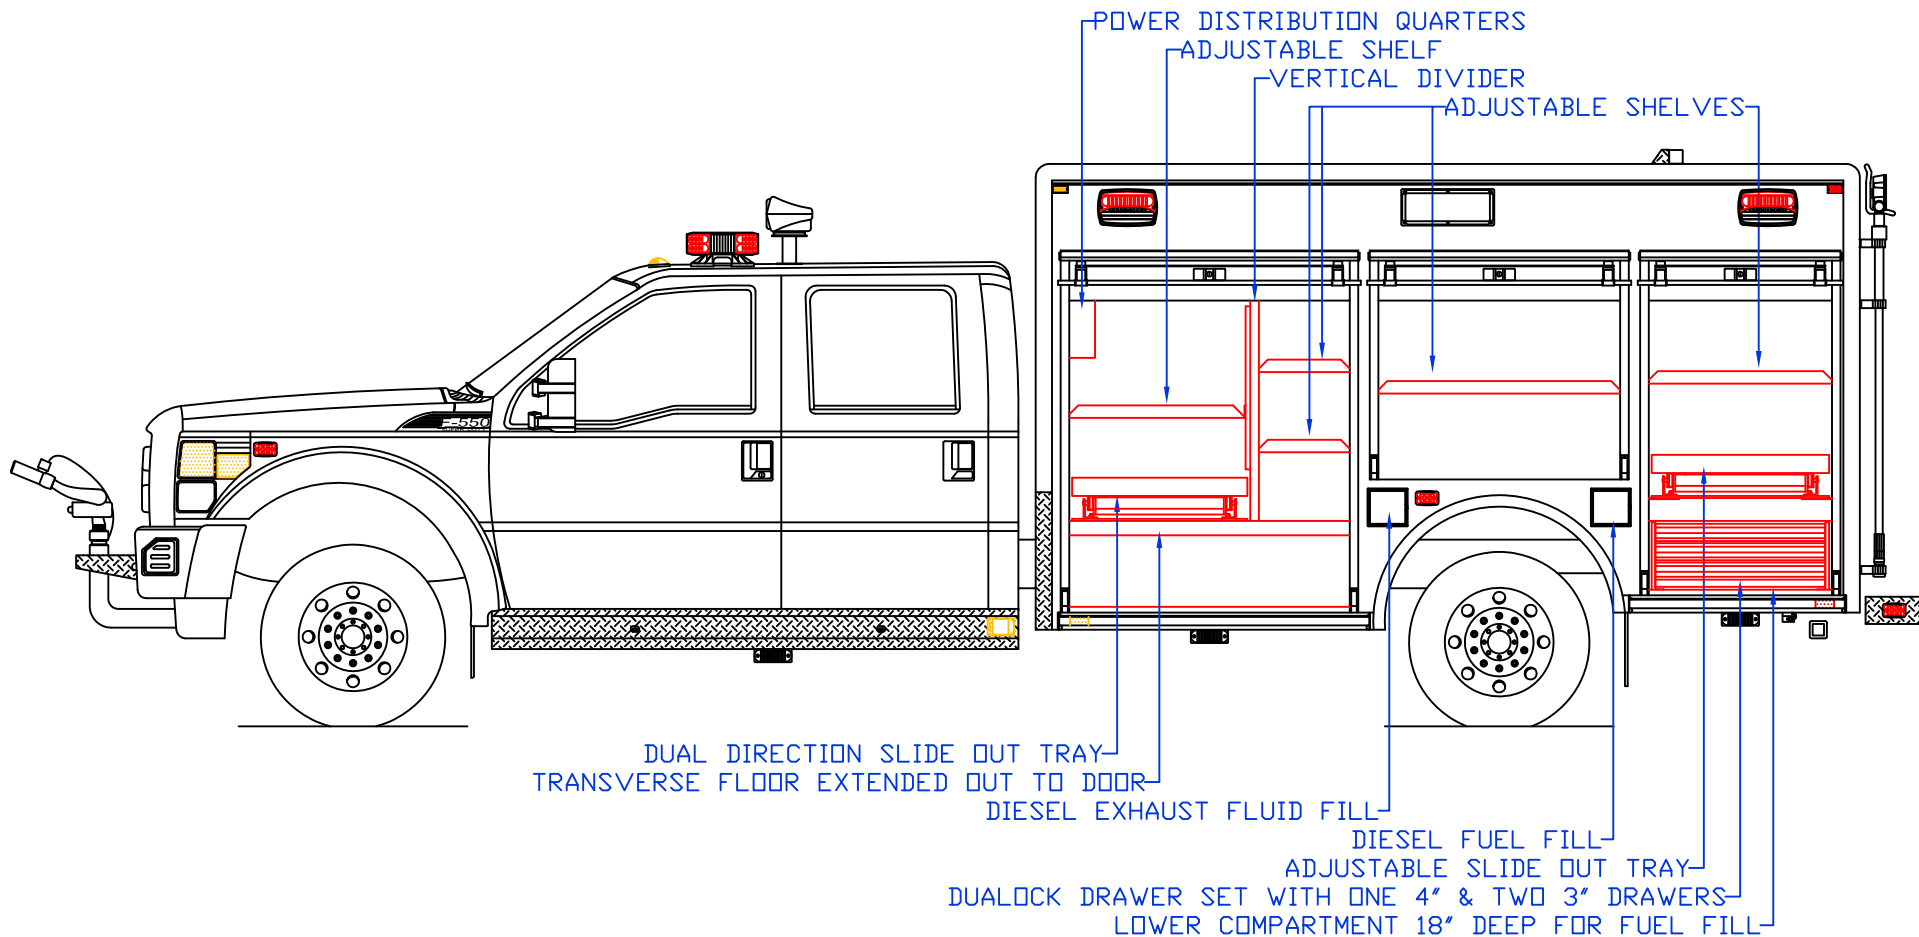

Maintainer Custom Bodies, Inc.
909 South East Street
Rock Rapids, IA 51246
(800) 843-4288 Toll Free
(712) 472-4725
mcbfire.com

PROPOSAL FOR:

CUSTOMER APPROVED BY:	
VEHICLE TYPE: QUICK ATTACK	CHASSIS: FORD F-550 CREW CAB 4X4
VIEW: STREETSIDE COMPARTMENT LAYOUT	BODY MAT'L: ALUMINUM
SCALE: NTS	BODY LENGTH: 144"
DRAWN BY: NRW	APPROVED BY:
DATE: 4/7/2016	BODY STYLE:
DWG NO.: F550QUICKATTACK12	REVISION: