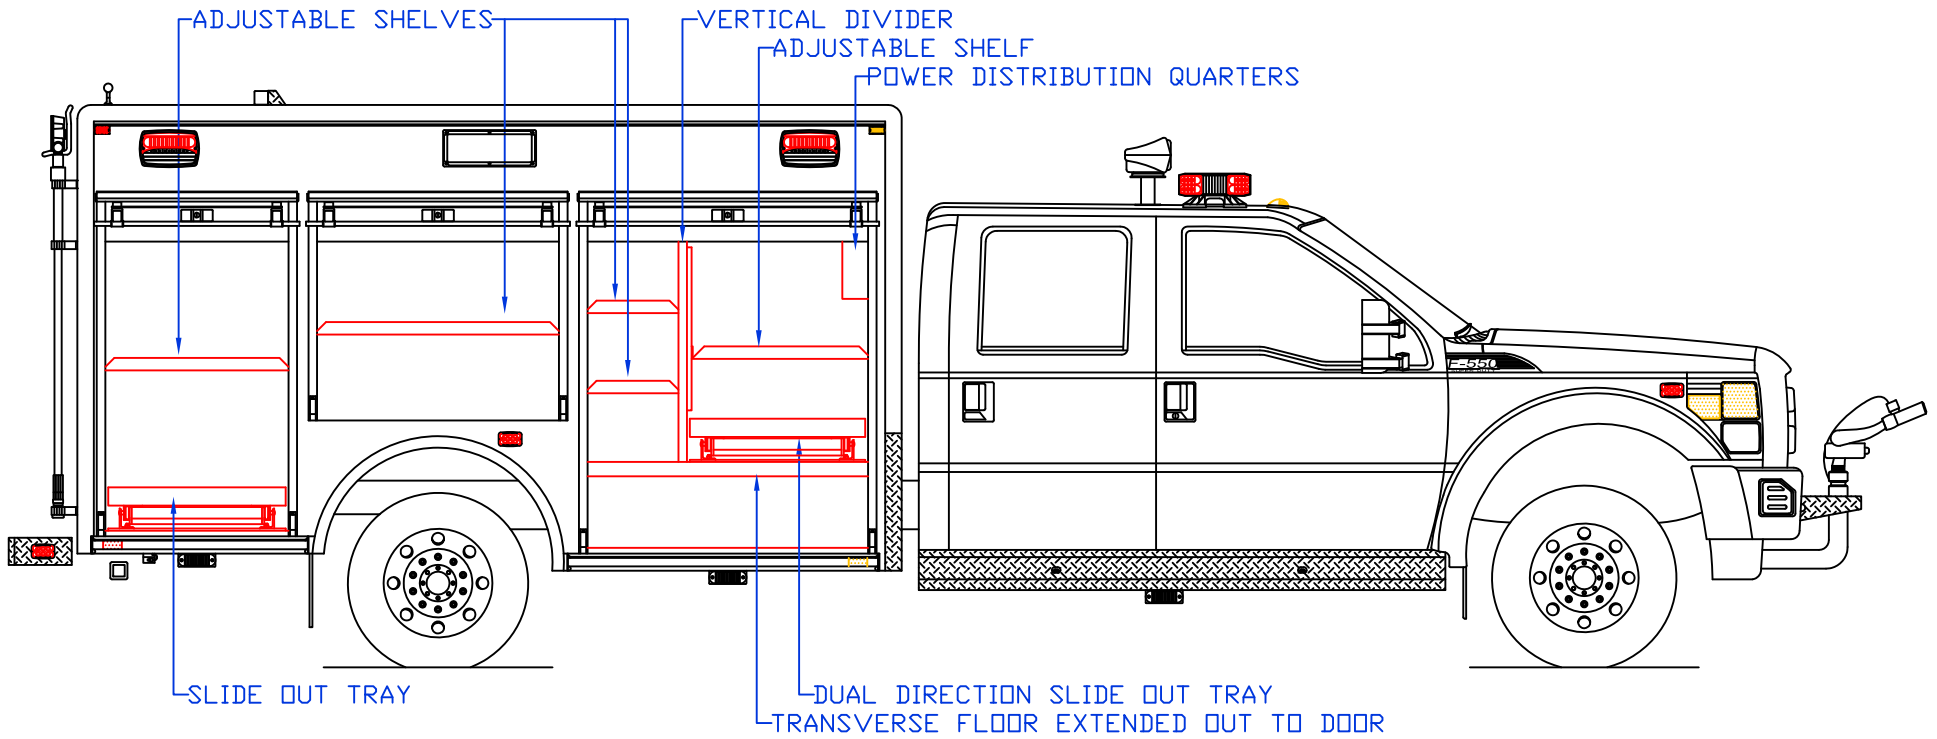

Maintainer *Custom Bodies, Inc.*
909 South East Street
Rock Rapids, IA 51246

mcbfire.com

(800) 843-4288 Toll Free
(712) 472-4725

CUSTOMER APPROVED BY:	
VEHICLE TYPE: QUICK ATTACK	CHASSIS: FORD F-550 CREW CAB 4X4
VIEW: CURBSIDE COMPARTMENT LAYOUT	BODY MAT'L: ALUMINUM
SCALE: NTS	BODY LENGTH: 144"
DRAWN BY: NRW	APPROVED BY:
DATE: 4/7/2016	BODY STYLE:
DWG NO.: F550QUICKATTACK12	REVISION:

PROPOSAL FOR: