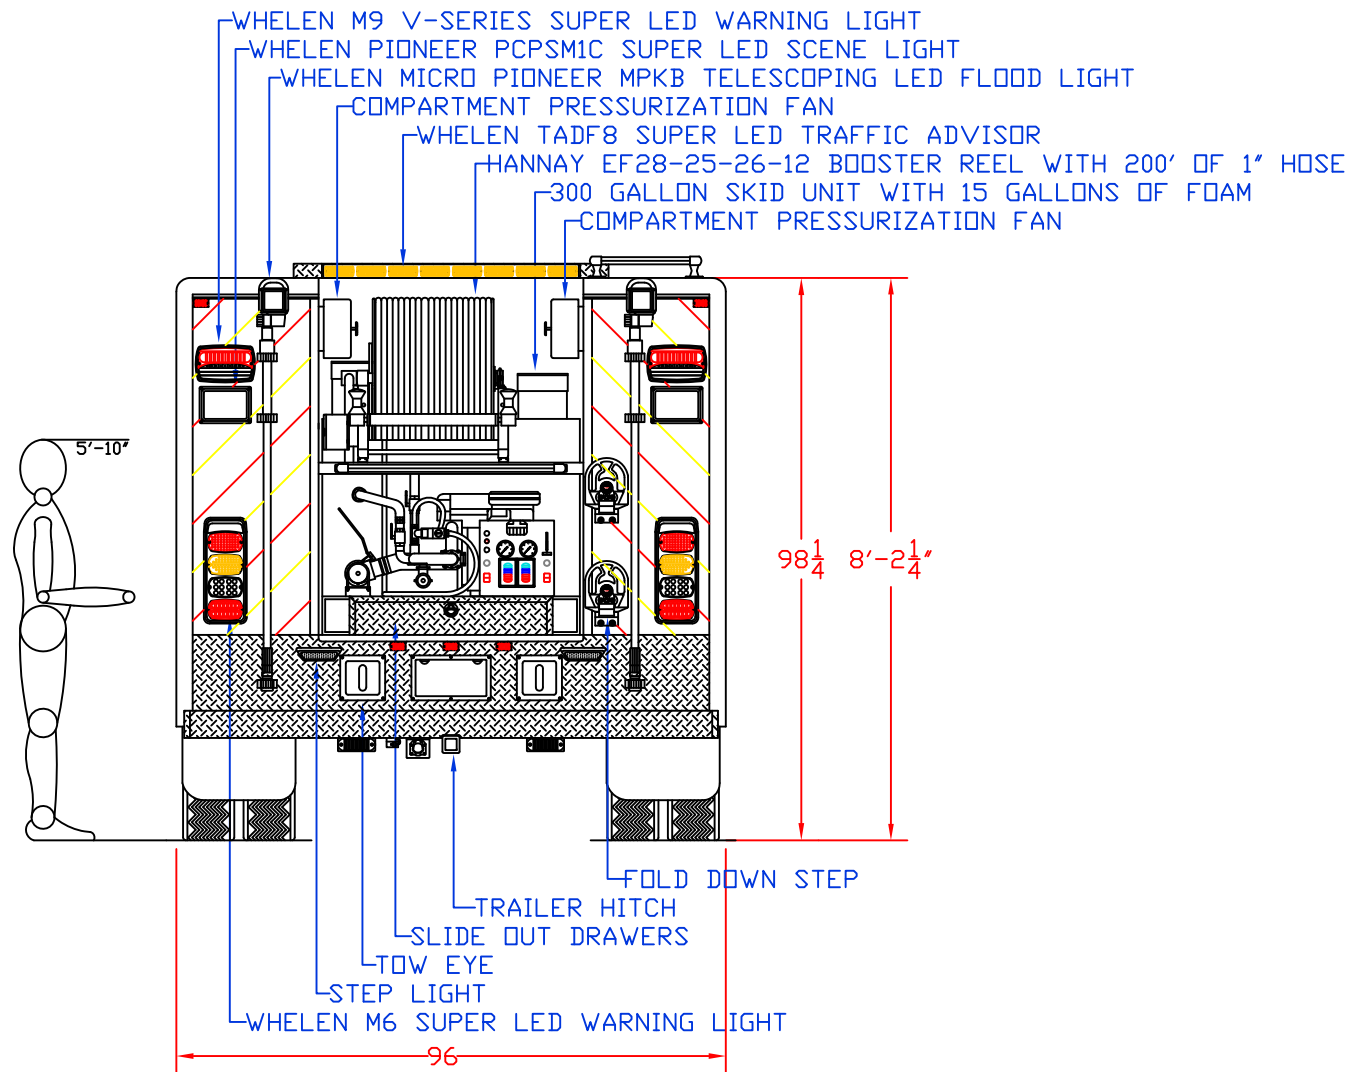

**Maintainer** *Custom Bodies, Inc.*  
 909 South East Street  
 Rock Rapids, IA 51246

mcbfire.com

(800) 843-4288 Toll Free  
 (712) 472-4725

**CUSTOMER APPROVED BY:**

VEHICLE TYPE: QUICK ATTACK	CHASSIS: FORD F-550 CREW CAB 4X4
VIEW: STREETSIDE	BODY MAT'L: ALUMINUM
SCALE: NTS	BODY LENGTH: 144"
DRAWN BY: NRW	APPROVED BY:
DATE: 4/7/2016	BODY STYLE:
DWG NO.: F550QUICKATTACK12	REVISION:

PROPOSAL FOR:

**Maintainer** Custom Bodies, Inc. [mcbfire.com](http://mcbfire.com)  
 909 South East Street (800) 843-4288 Toll Free  
 Rock Rapids, IA 51246 (712) 472-4725

<b>CUSTOMER APPROVED BY:</b>	
VEHICLE TYPE: QUICK ATTACK	CHASSIS: FORD F-550 CREW CAB 4X4
VIEW: CURBSIDE	BODY MAT'L: ALUMINUM
SCALE: NTS	BODY LENGTH: 144"
DRAWN BY: NRW	APPROVED BY:
DATE: 4/7/2016	BODY STYLE:
DWG NO.: F550QUICKATTACK12	REVISION:

PROPOSAL FOR:

**Maintainer** *Custom Bodies, Inc.*  
 909 South East Street  
 Rock Rapids, IA 51246  
 mcbfire.com  
 (800) 843-4288 Toll Free  
 (712) 472-4725

**CUSTOMER APPROVED BY:**

VEHICLE TYPE: QUICK ATTACK	CHASSIS: FORD F-550 CREW CAB 4X4
VIEW: REAR	BODY MAT'L: ALUMINUM
SCALE: NTS	BODY LENGTH: 144"
DRAWN BY: NRW	APPROVED BY:
DATE: 4/7/2016	BODY STYLE:
DWG NO.: F550QUICKATTACK12	REVISION:

VEHICLE TYPE: QUICK ATTACK	CHASSIS: FORD F-550 CREW CAB 4X4
VIEW: FRONT	BODY MAT'L: ALUMINUM
SCALE: NTS	BODY LENGTH: 144"
DRAWN BY: NRW	APPROVED BY:
DATE: 4/7/2016	BODY STYLE:
DWG NO.: F550QUICKATTACK12	REVISION: